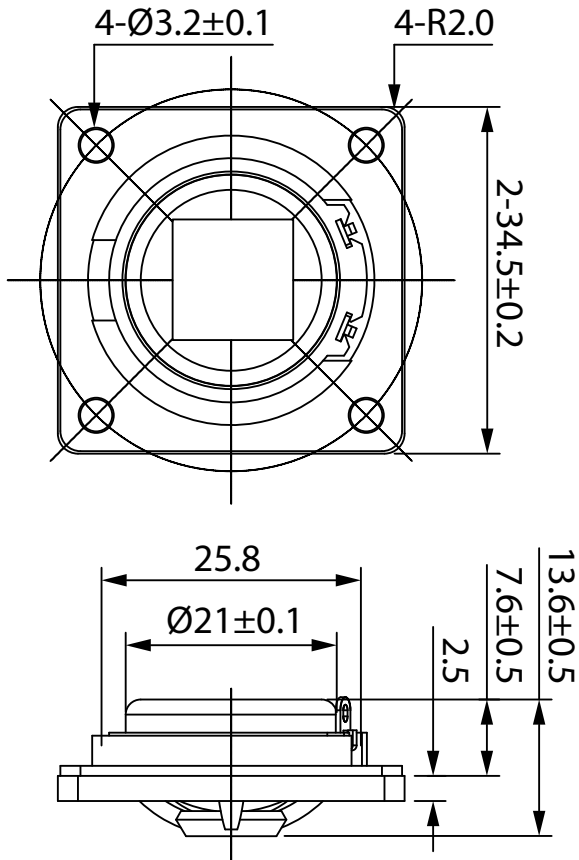

1" Silk Dome Tweeter 10W 4 ohm

CE35-4

PARAMETERS	
Impedance	4 ohms
Re	3.3 ohms
Le	0.01 mH @ 10 kHz
Fs	3,300 Hz
Qms	N/A
Qes	N/A
Qts	N/A
Mms	N/A
Cms	N/A
Sd	N/A
Vd	N/A
BL	N/A
Vas	N/A
Xmax	N/A
VC Diameter	16 mm
SPL	90 dB @ 2.83V/1m
RMS Power Handling (AES 426B)	15 watts
Usable Frequency Range (Hz)	3,500 - 17,000 Hz