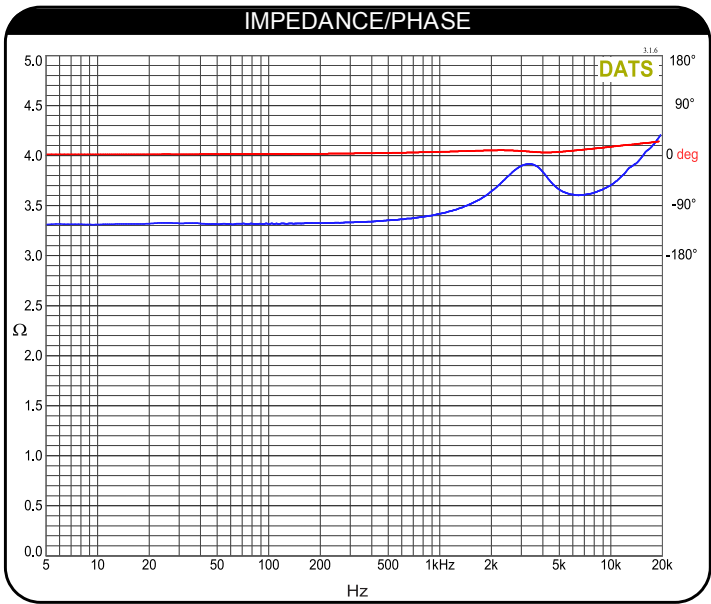

1" Silk Dome Tweeter 10W 4 ohm

CE35-4

PARAMETERS	
Impedance	4 ohms
Re	3.3 ohms
Le	0.01 mH @ 10 kHz
Fs	3,300 Hz
Qms	N/A
Qes	N/A
Qts	N/A
Mms	N/A
Cms	N/A
Sd	N/A
Vd	N/A
BL	N/A
Vas	N/A
Xmax	N/A
VC Diameter	16 mm
SPL	90 dB @ 2.83V/1m
RMS Power Handling (AES 426B)	15 watts
Usable Frequency Range (Hz)	3,500 - 17,000 Hz