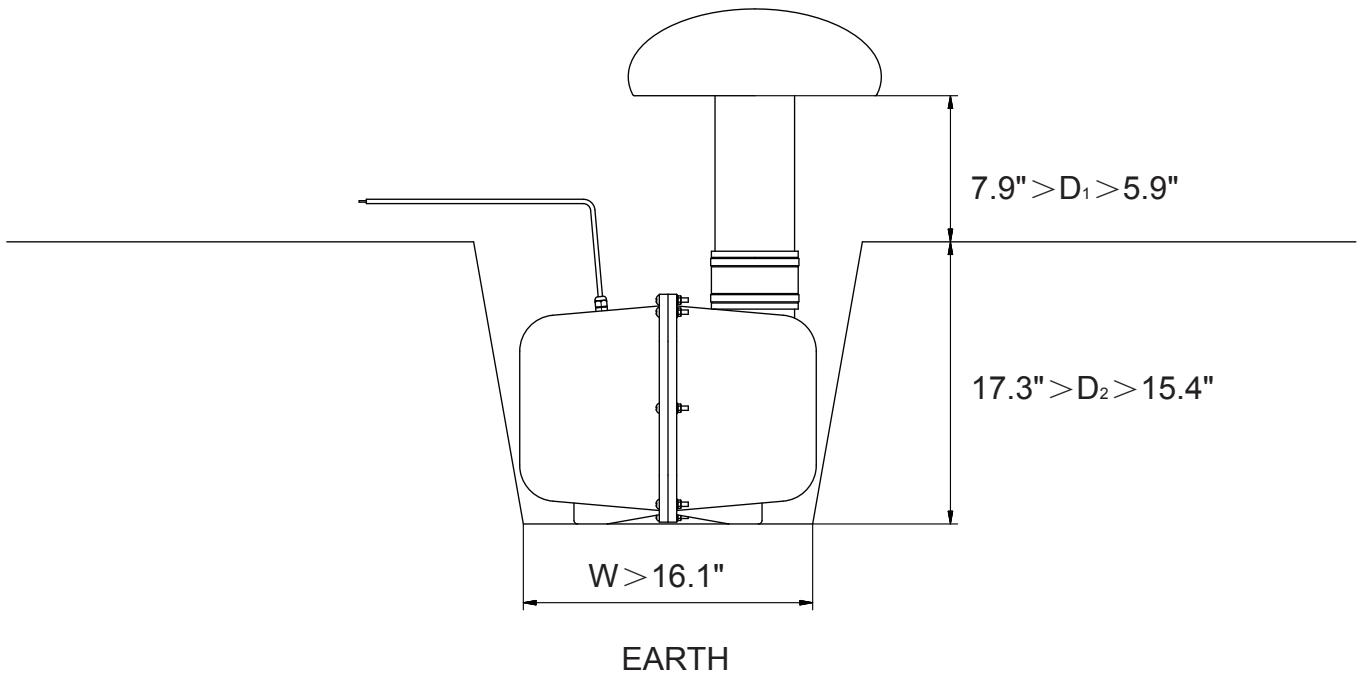

8" OUTDOOR BURIAL SUBWOOFER

Model: DB8 Specification Sheet

Driver	8" Polypropylene cone with rubber surround
Power	400 Watts max / 180 Watts RMS
Frequency response	25 - 300 Hz
Sensitivity(1m,1W)	83 dB
Impedance	8 Ohms
Speaker dimension	28" x 19.7" x 15.6" (HxWxD)
Weight	32.2 lbs.