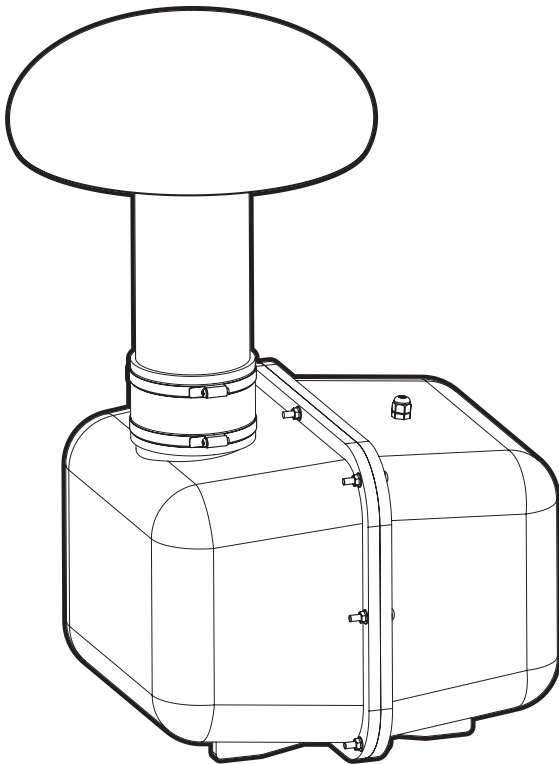

8" OUTDOOR BURIAL SUBWOOFER

Model: DB8 Specification Sheet

Driver	8" Polypropylene cone with rubber surround
Power	400 Watts max / 180 Watts RMS
Frequency response	25 - 300 Hz
Sensitivity(1m,1W)	83 dB
Impedance	8 Ohms
Speaker dimension	28" x 19.7" x 15.6" (HxWxD)
Weight	32.2 lbs.