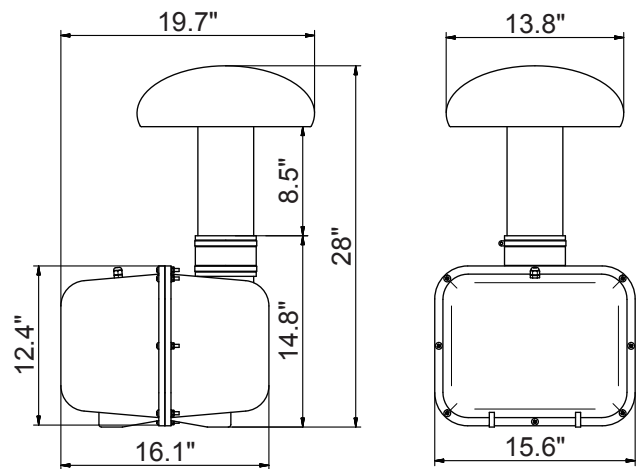

8" OUTDOOR BURIAL SUBWOOFER

Model: DB8 Specification Sheet

Driver	8" Polypropylene cone with rubber surround
Power	400 Watts max / 180 Watts RMS
Frequency response	25 - 300 Hz
Sensitivity(1m,1W)	83 dB
Impedance	8 Ohms
Speaker dimension	28" x 19.7" x 15.6" (HxWxD)
Weight	32.2 lbs.