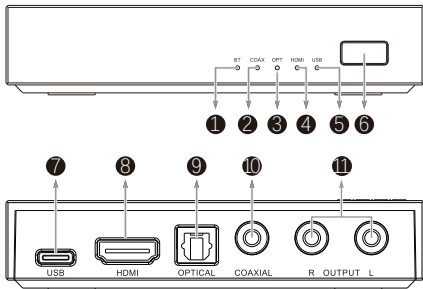

Instructions for Use

■ Button

- Hold the key to switch power OFF, hold the key to switch power ON.
- Press the key to switch INPUTS between "BT, Optical, Coaxial, HDMI, USB".

Attention: The operation should not be too fast, please leave enough response time for the system!

Specifications are subject to change without notice.

Display Interface and Instructions

- | | |
|------------------------------------|-------------------------|
| 1 BT input light | 7 USB input |
| 2 Coaxial input light | 8 HDMI input |
| 3 Optical input light | 9 Optical input |
| 4 HDMI input light | 10 Coaxial input |
| 5 USB input light | 11 RCA output |
| 6 Power/Input switch button | |