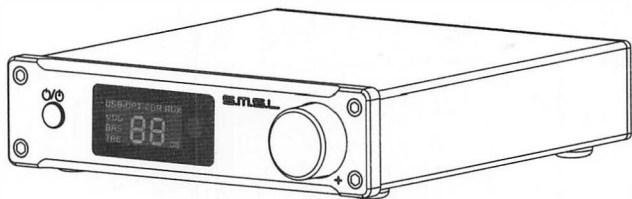

S.M.S.L

Q5 pro

说明书 Manual

<http://smsl-audio.com>

Foreword

Q5 is a multi-function amplifier, has 4 inputs:

analog, optical, usb, coaxial.

Support up to 24 bits, sampling rate auto detection.