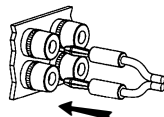

N:Left speaker output-

O:Left speaker output+

P:Power input

Speaker wiring

- Q5 is the BTL output, 4 speaker terminals are independent, shortcircuit will destroy the unit.
- And the speakers terminals are close, they are easy to short circuit, please attention.

Bare wire length

1. Rotary screw cap.

2. Side insert speaker cable

3. lock the speaker cable

Bare wire is too long. cause a short-circuit.

Using the Banana plugs

warning

Please make sure there is no short circuit when you turn on the power.