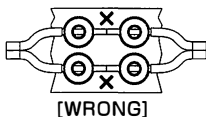

N:Left speaker output-

O:Left speaker output+

P:Power input

Speaker wiring

- Q5 is the BTL output, 4 speaker terminals are independent, shortcircuit will destroy the unit.
- And the speakers terminals are close, they are easy to short circuit, please attention.

Bare wire length

1. Rotary screw cap.

2. Side insert speaker cable

3. lock the speaker cable

Bare wire is too long. cause a short-circuit.

Using the Banana plugs

warning

Please make sure there is no short circuit when you turn on the power.