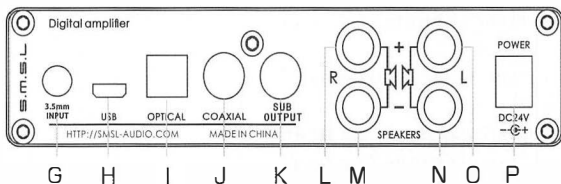

- Short press to select input source
- Long press means turn ON or OFF.

B: Input source

C: TONE state

D: Volume (mute flashing)

E: Remote receiver window

F: Volume control TONE Switch

- Short press for TONE control.
- Long press return to volume control.

- NOTE: Clockwise to increase volume or counter clockwise to decrease the volume.

G :AUX analog Input

H :USB Input

I :Optical Input

J :Coaxial Input

K :Subwoofer Output

L:Right speaker output +

M:Right speaker output-

N:Left speaker output-

O:Left speaker output+

P:Power input

Speaker wiring

- Q5 is the BTL output, 4 speaker terminals are independent, shortcircuit will destroy the unit.
- And the speakers terminals are close, they are easy to short circuit, please attention.