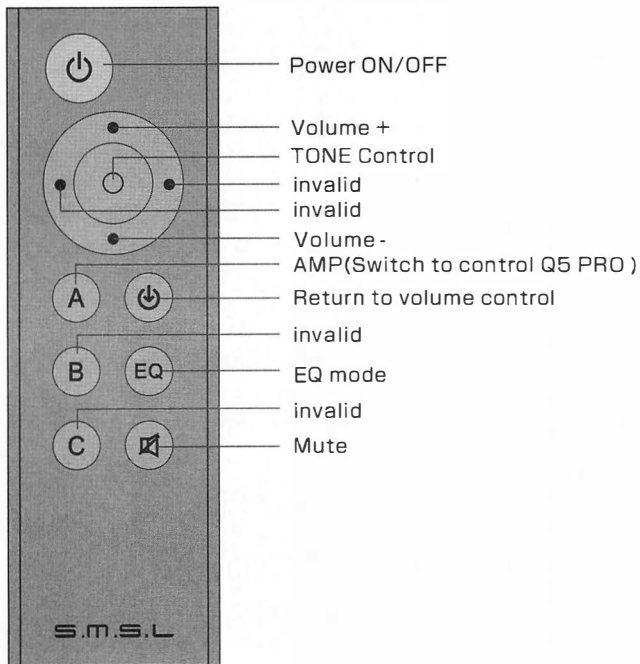

Remote controller: